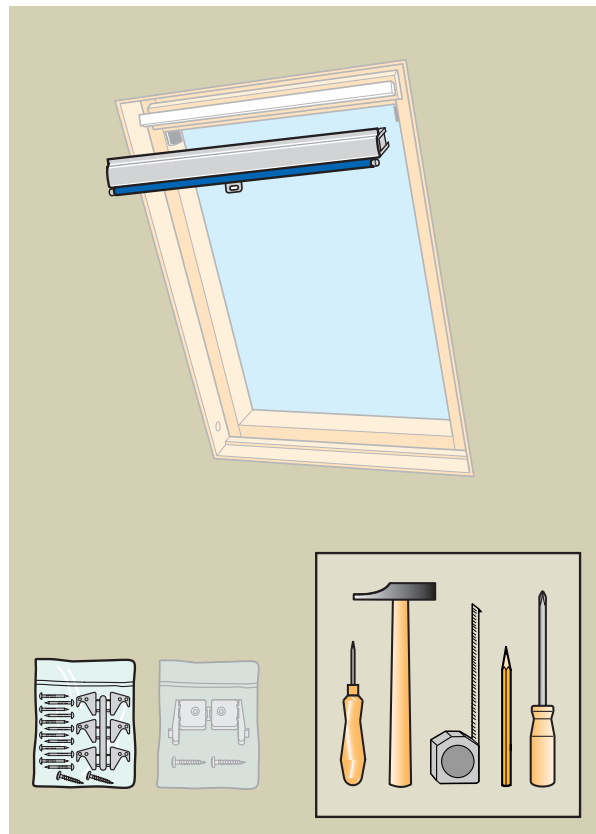

RHL

VELUX®

450785