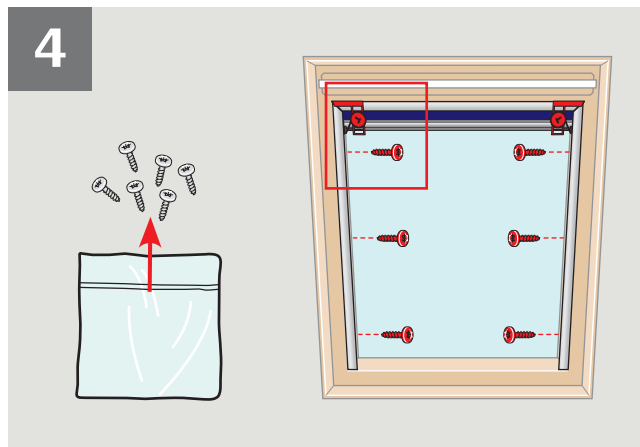

IE: VELUX Company Ltd.
1800 409 750

IT: VELUX Italia s.p.a.
045/6173666

JP: VELUX-Japan Ltd.
0570-00-8145

LT: VELUX Lietuva, UAB
(85) 270 91 01

LV: VELUX Latvia SIA
67 27 77 33

NL: VELUX Nederland B.V.
030 - 6 629 629

NO: VELUX Norge AS
22 51 06 00

NZ: VELUX New Zealand Ltd.
09-6344 126

PL: VELUX Polska Sp. z o.o.
(022) 33 77 000 / 33 77 070

PT: VELUX Portugal, Lda
21 880 00 60

RO: VELUX România S.R.L.
0-8008-83589

RS: VELUX Srbija d.o.o.
011 3670 468

RU: VELUX Rossia ZAO
(495) 737 75 20

SE: VELUX Svenska AB
042/20 83 80

SI: VELUX Slovenija d.o.o.
01 724 68 68

SK: VELUX Slovensko, s.r.o.
(02) 33 000 555

TR: VELUX Çati Pencerelei
Ticaret Limited Şirketi
0 216 302 54 10

UA: VELUX Ukraina TOV
(044) 490 5703

US: VELUX America Inc.
1-800-88-VELUX

www.velux.com