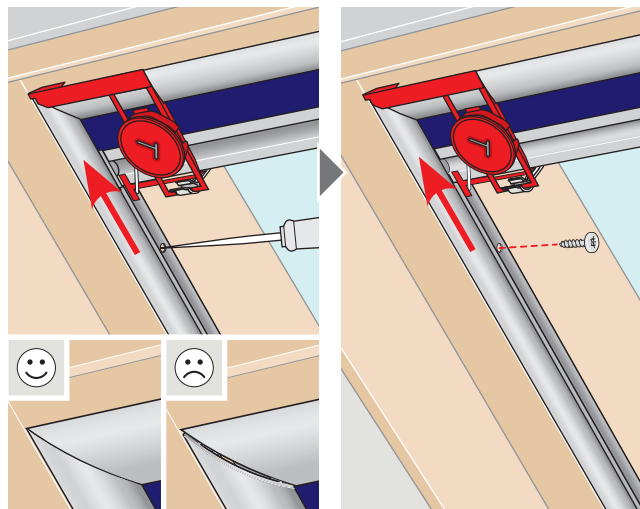

IE: VELUX Company Ltd.
1800 409 750

IT: VELUX Italia s.p.a.
045/6173666

JP: VELUX-Japan Ltd.
0570-00-8145

LT: VELUX Lietuva, UAB
(85) 270 91 01

LV: VELUX Latvia SIA
67 27 77 33

NL: VELUX Nederland B.V.
030 - 6 629 629

NO: VELUX Norge AS
22 51 06 00

NZ: VELUX New Zealand Ltd.
09-6344 126

PL: VELUX Polska Sp. z o.o.
(022) 33 77 000 / 33 77 070

PT: VELUX Portugal, Lda
21 880 00 60

RO: VELUX România S.R.L.
0-8008-83589

RS: VELUX Srbija d.o.o.
011 3670 468

RU: VELUX Rossia ZAO
(495) 737 75 20

SE: VELUX Svenska AB
042/20 83 80

SI: VELUX Slovenija d.o.o.
01 724 68 68

SK: VELUX Slovensko, s.r.o.
(02) 33 000 555

TR: VELUX Çati Pencerelei
Ticaret Limited Şirketi
0 216 302 54 10

UA: VELUX Ukraina TOV
(044) 490 5703

US: VELUX America Inc.
1-800-88-VELUX

www.velux.com